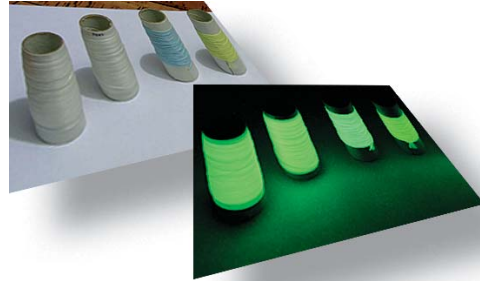

PHOTO LUMINESCENT THREAD/FIBRE

Glow in the dark thread and glow in the dark fibre are raw materials used to produce different glow in the dark products.

Glow in the dark thread can be used to produce glow cloth or to sew glow designs on cloth.

Glow fibre on the other hand can be used to produce glow ropes, luminous fishing nets, glow carpets and knitted goods.

These products are sold in spools, just like normal thread and are available in various colors. Length of thread or fibre per spool is measured in deniers. Approximate conversion of deniers to meters is 150 denier = 9,000m.

PHOTO LUMINESCENT THREAD			
CODE	PRICE (US\$)	BODY COLOR	GLOW COLOR
PFT-480	\$79/kg	White	Yellow-Green
		Pink	Pink
		Green	Green
		Yellow	Yellow
		Blue	Blue
PFT-150	\$79/kg	White	Yellow-Green

PHOTO LUMINESCENT UDY FIBRE			
CODE	PRICE (US\$)	BODY COLOR	GLOW COLOR
PF-300	\$75/kg	White	Yellow-Green
PF-500		White	
PFR-500		Pink	
PFY-500		Yellow	
PFG-500		Green	
PFB-500		Blue	
PF-900		White	