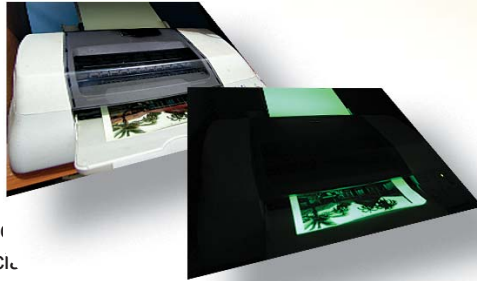

Can be cut and bent into any required shape or size. Photo Luminescent Film comes with optional adhesive backing and can be silkscreen or laser printed on.

Product is sold in roll of 0.5m x 30m.

15m² PHOTO LUMINESCENT FILM

DISCOUNTS:
Discounts for large orders would be as follows:

15m² Sticker per roll

Above 10rolls	5%off
Above 20rolls	10%off
Above 35rolls	15%off
Above 60rolls	20%off

PHOTO LUMINESCENT PAPER

It is not made from paper but from flexible vinyl, similar to glow stickers, but with a difference. This product is treated with special chemicals to allow it to be printed on by using any normal inkjet printer or laser printer.